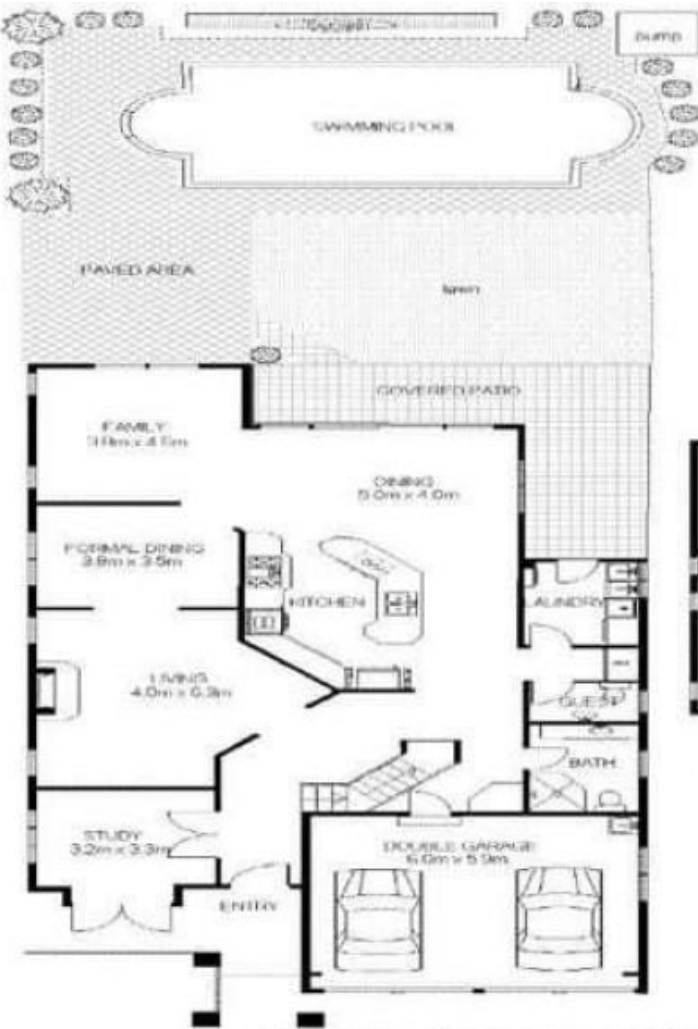

60 Delange Road, Putney