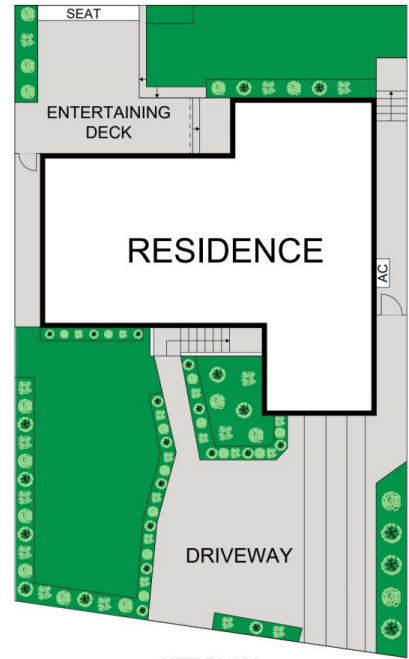

Offering 4 generous bedrooms and 3 beautifully appointed bathrooms, including a luxurious master suite with walk-in

[For full version visit the website](https://www.eliasproperty.com.au/sale/nsw/north-shore-lower/riverview/residential/house/8697474)

Type : House

Price : Guide \$3,200,000

View : <https://www.eliasproperty.com.au/sale/nsw/north-shore-lower/riverview/residential/house/8697474>

Ella Elias
02 9807 3688

Sophie (xiujuan) Liu
02 9807 3688

FIRST FLOOR

BASEMENT

GROUND FLOOR

SITE PLAN

INTERNAL : 251m²

Scale in metres. Indicative only. Dimensions are approximate. All information contained herein is gathered from sources we believe to be reliable. However we cannot guarantee its accuracy and interested persons should rely on their own enquiries