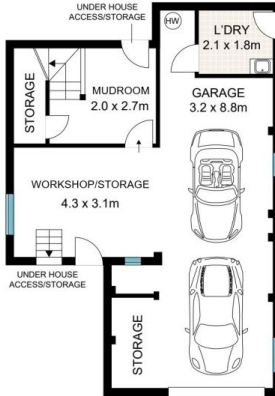

Offering 4 generous bedrooms and 3 beautifully appointed bathrooms, including a luxurious master suite with walk-in

[For full version visit the website](https://www.eliasproperty.com.au/sale/nsw/north-shore-lower/riverview/residential/house/8697474)

Type : House

Price : Guide \$3,200,000

View : <https://www.eliasproperty.com.au/sale/nsw/north-shore-lower/riverview/residential/house/8697474>

Ella Elias
02 9807 3688

Sophie (xiujuan) Liu
02 9807 3688

FIRST FLOOR

BASEMENT

GROUND FLOOR

SITE PLAN

INTERNAL : 251m²

Scale in metres. Indicative only. Dimensions are approximate. All information contained herein is gathered from sources we believe to be reliable. However we cannot guarantee its accuracy and interested persons should rely on their own enquiries