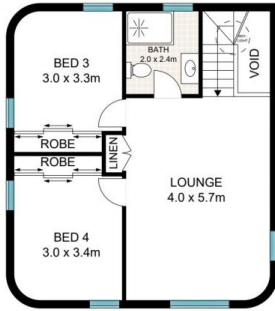

FIRST FLOOR